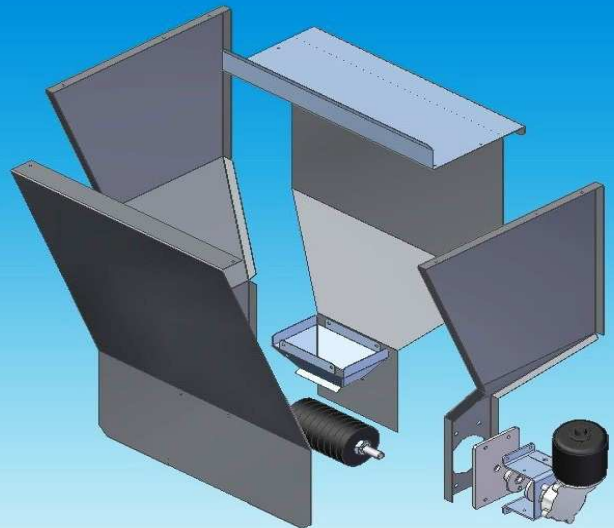

FEEDTECH
FEEDING SYSTEMS

FLATSON *INDIVIDUAL-FEEDER* **for herringbone dairies**

Sold as an individual feeding system, the Flatson *INDIVIDUAL-FEED FEEDER* Feeding System offers all the features of the Flatson Feeding System together with the advantage of being able to individually control each feeder.

The Flatson *INDIVIDUAL FEEDER* system now makes electronic individual feeding in the Herringbone dairy a reality.

Features include:

- High rations for performers
- Low rations for better drying off
- Blanket feed - Option
- Robust design to suit the dairy environment
- Interact with other Herd Management Systems.
- High Torque 24v DC Motors with park.
- Flow rate pellets-1min/kilo, high speed
- Flow rate pellets-80 secs/kilo, slow speed
- Flow rate Crushed Wheat-40 seconds/kilo, high speed.
- Flow rate Crushed Wheat-55 secs/kilo, low speed.